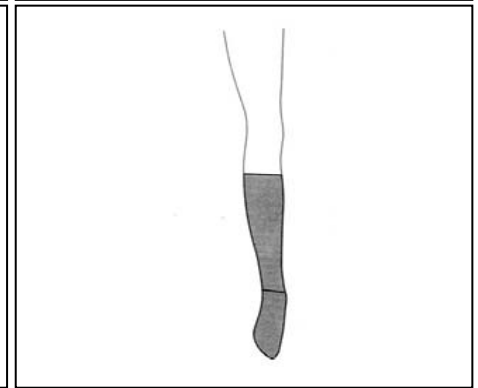

Chin Strap

Ref.	Head Circumference*
INT051	18"-21" (46-53cm)
INT052	21"-23" (53-58cm)
INT053	23"-25" (58-64cm)

Vest With Short Sleeves

Ref.	Chest Circumference*
INT061	17"-20" (43-51cm)
INT062	19"- 22" (48-56cm)
INT063	21"-25" (53-64cm)
INT064	24"-28" (61-71cm)
INT065	26"-32" (68-81cm)
INT066	30"-36" (79-91cm)
INT067	34"-41" (86-104cm)
INT068	38"-45" (96-114cm)

Waist Height Two Legs

Ref.	Hip Circumference*
INT071	18"-21" (45.5-53cm)
INT072	22"- 25" (55.5-63.5cm)
INT073	26"-30" (66-76cm)
INT074	31"-34" (78.5-86cm)
INT075	35"-38" (89-96.5cm)
INT076	39"-43" (99-109cm)
INT077	44"-48" (111.5-121.5cm)
INT078	48"-52" (121.5-132cm)