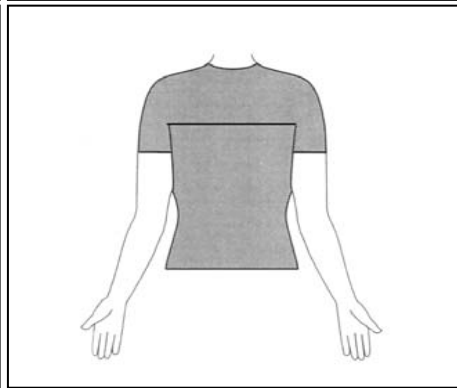

Open Tips or Fastened Tips

Sleeve

Ref.	Forearm Circumference*
INT021	5"-6" (13-15cm)
INT022	6"-7" (15-18cm)
INT023	7"-9" (18-23cm)
INT024	9"-10" (23-25cm)
INT025	10½"-12½" (27-32cm)

Featureless Face Mask

Ref.	Head Circumference*
INT031	18"-21" (46-53cm)
INT032	21"-23" (53-58cm)
INT033	23"-25" (58-64cm)

Face Mask Open Face

Ref.	Head Circumference*
INT041	18"-21" (46-53cm)
INT042	21"-23" (53-58cm)
INT043	23"-25" (58-64cm)

Chin Strap

Ref.	Head Circumference*
INT051	18"-21" (46-53cm)
INT052	21"-23" (53-58cm)
INT053	23"-25" (58-64cm)

Vest With Short Sleeves

Ref.	Chest Circumference*
INT061	17"-20" (43-51cm)
INT062	19"- 22" (48-56cm)
INT063	21"-25" (53-64cm)
INT064	24"-28" (61-71cm)
INT065	26"-32" (68-81cm)
INT066	30"-36" (79-91cm)
INT067	34"-41" (86-104cm)
INT068	38"-45" (96-114cm)