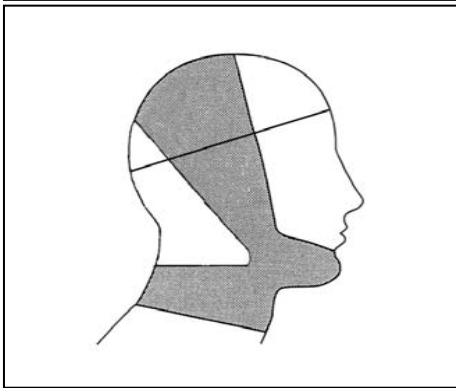

Open Tips or Fastened Tips

Sleeve

Ref.	Forearm Circumference*
INT021	5"-6" (13-15cm)
INT022	6"-7" (15-18cm)
INT023	7"-9" (18-23cm)
INT024	9"-10" (23-25cm)
INT025	10½"-12½" (27-32cm)

Featureless Face Mask

Ref.	Head Circumference*
INT031	18"-21" (46-53cm)
INT032	21"-23" (53-58cm)
INT033	23"-25" (58-64cm)

Face Mask Open Face

Ref.	Head Circumference*
INT041	18"-21" (46-53cm)
INT042	21"-23" (53-58cm)
INT043	23"-25" (58-64cm)

Chin Strap

Ref.	Head Circumference*
INT051	18"-21" (46-53cm)
INT052	21"-23" (53-58cm)
INT053	23"-25" (58-64cm)

Vest With Short Sleeves

Ref.	Chest Circumference*
INT061	17"-20" (43-51cm)
INT062	19"- 22" (48-56cm)
INT063	21"-25" (53-64cm)
INT064	24"-28" (61-71cm)
INT065	26"-32" (68-81cm)
INT066	30"-36" (79-91cm)
INT067	34"-41" (86-104cm)
INT068	38"-45" (96-114cm)