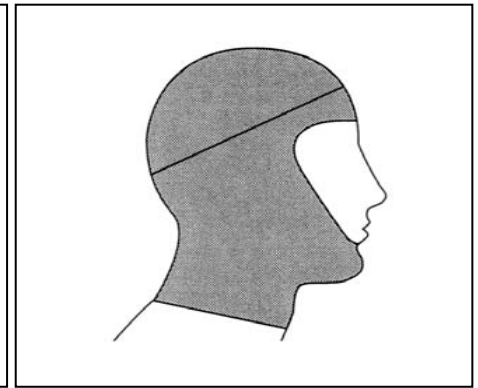

Open Tips or Fastened Tips

Sleeve

Ref.	Forearm Circumference*
INT021	5"-6" (13-15cm)
INT022	6"-7" (15-18cm)
INT023	7"-9" (18-23cm)
INT024	9"-10" (23-25cm)
INT025	10½"-12½" (27-32cm)

Featureless Face Mask

Ref.	Head Circumference*
INT031	18"-21" (46-53cm)
INT032	21"-23" (53-58cm)
INT033	23"-25" (58-64cm)

Face Mask Open Face

Ref.	Head Circumference*
INT041	18"-21" (46-53cm)
INT042	21"-23" (53-58cm)
INT043	23"-25" (58-64cm)

Chin Strap

Ref.	Head Circumference*
INT051	18"-21" (46-53cm)
INT052	21"-23" (53-58cm)
INT053	23"-25" (58-64cm)

Vest With Short Sleeves

Ref.	Chest Circumference*
INT061	17"-20" (43-51cm)
INT062	19"- 22" (48-56cm)
INT063	21"-25" (53-64cm)
INT064	24"-28" (61-71cm)
INT065	26"-32" (68-81cm)
INT066	30"-36" (79-91cm)
INT067	34"-41" (86-104cm)
INT068	38"-45" (96-114cm)