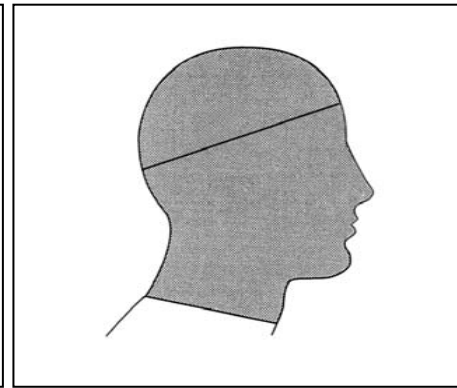

Glove to Wrist

Ref.	Palm Circumference*
INT011	3½"-4" (9-10cm)
INT012	4"-4½" (10-11.5cm)
INT013	4½"-5¼" (11.5-13.5cm)
INT014	5¼"-5¾" (13.5-14.5cm)
INT015	5¾"-6¾" (14.5-17cm)
INT016	6¾"-8½" (17-21.5cm)
INT017	8½"-10" (21.5-25.5cm)

Open Tips or Fastened Tips

Sleeve

Ref.	Forearm Circumference*
INT021	5"-6" (13-15cm)
INT022	6"-7" (15-18cm)
INT023	7"-9" (18-23cm)
INT024	9"-10" (23-25cm)
INT025	10½"-12½" (27-32cm)

Featureless Face Mask

Ref.	Head Circumference*
INT031	18"-21" (46-53cm)
INT032	21"-23" (53-58cm)
INT033	23"-25" (58-64cm)

Face Mask Open Face

Ref.	Head Circumference*
INT041	18"-21" (46-53cm)
INT042	21"-23" (53-58cm)
INT043	23"-25" (58-64cm)

Chin Strap

Ref.	Head Circumference*
INT051	18"-21" (46-53cm)
INT052	21"-23" (53-58cm)
INT053	23"-25" (58-64cm)

Vest With Short Sleeves

Ref.	Chest Circumference*
INT061	17"-20" (43-51cm)
INT062	19"- 22" (48-56cm)
INT063	21"-25" (53-64cm)
INT064	24"-28" (61-71cm)
INT065	26"-32" (68-81cm)
INT066	30"-36" (79-91cm)
INT067	34"-41" (86-104cm)
INT068	38"-45" (96-114cm)