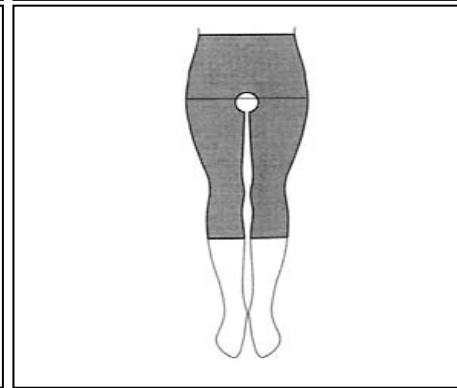

Open Tips or Fastened Tips

Sleeve

Ref.	Forearm Circumference*
INT021	5"-6" (13-15cm)
INT022	6"-7" (15-18cm)
INT023	7"-9" (18-23cm)
INT024	9"-10" (23-25cm)
INT025	10½"-12½" (27-32cm)

Featureless Face Mask

Ref.	Head Circumference*
INT031	18"-21" (46-53cm)
INT032	21"-23" (53-58cm)
INT033	23"-25" (58-64cm)

Face Mask Open Face

Ref.	Head Circumference*
INT041	18"-21" (46-53cm)
INT042	21"-23" (53-58cm)
INT043	23"-25" (58-64cm)

Chin Strap

Ref.	Head Circumference*
INT051	18"-21" (46-53cm)
INT052	21"-23" (53-58cm)
INT053	23"-25" (58-64cm)

Vest With Short Sleeves

Ref.	Chest Circumference*
INT061	17"-20" (43-51cm)
INT062	19"- 22" (48-56cm)
INT063	21"-25" (53-64cm)
INT064	24"-28" (61-71cm)
INT065	26"-32" (68-81cm)
INT066	30"-36" (79-91cm)
INT067	34"-41" (86-104cm)
INT068	38"-45" (96-114cm)

Waist Height Two Legs

Ref.	Hip Circumference*
INT071	18"-21" (45.5-53cm)
INT072	22"- 25" (55.5-63.5cm)
INT073	26"-30" (66-76cm)
INT074	31"-34" (78.5-86cm)
INT075	35"-38" (89-96.5cm)
INT076	39"-43" (99-109cm)
INT077	44"-48" (111.5-121.5cm)
INT078	48"-52" (121.5-132cm)